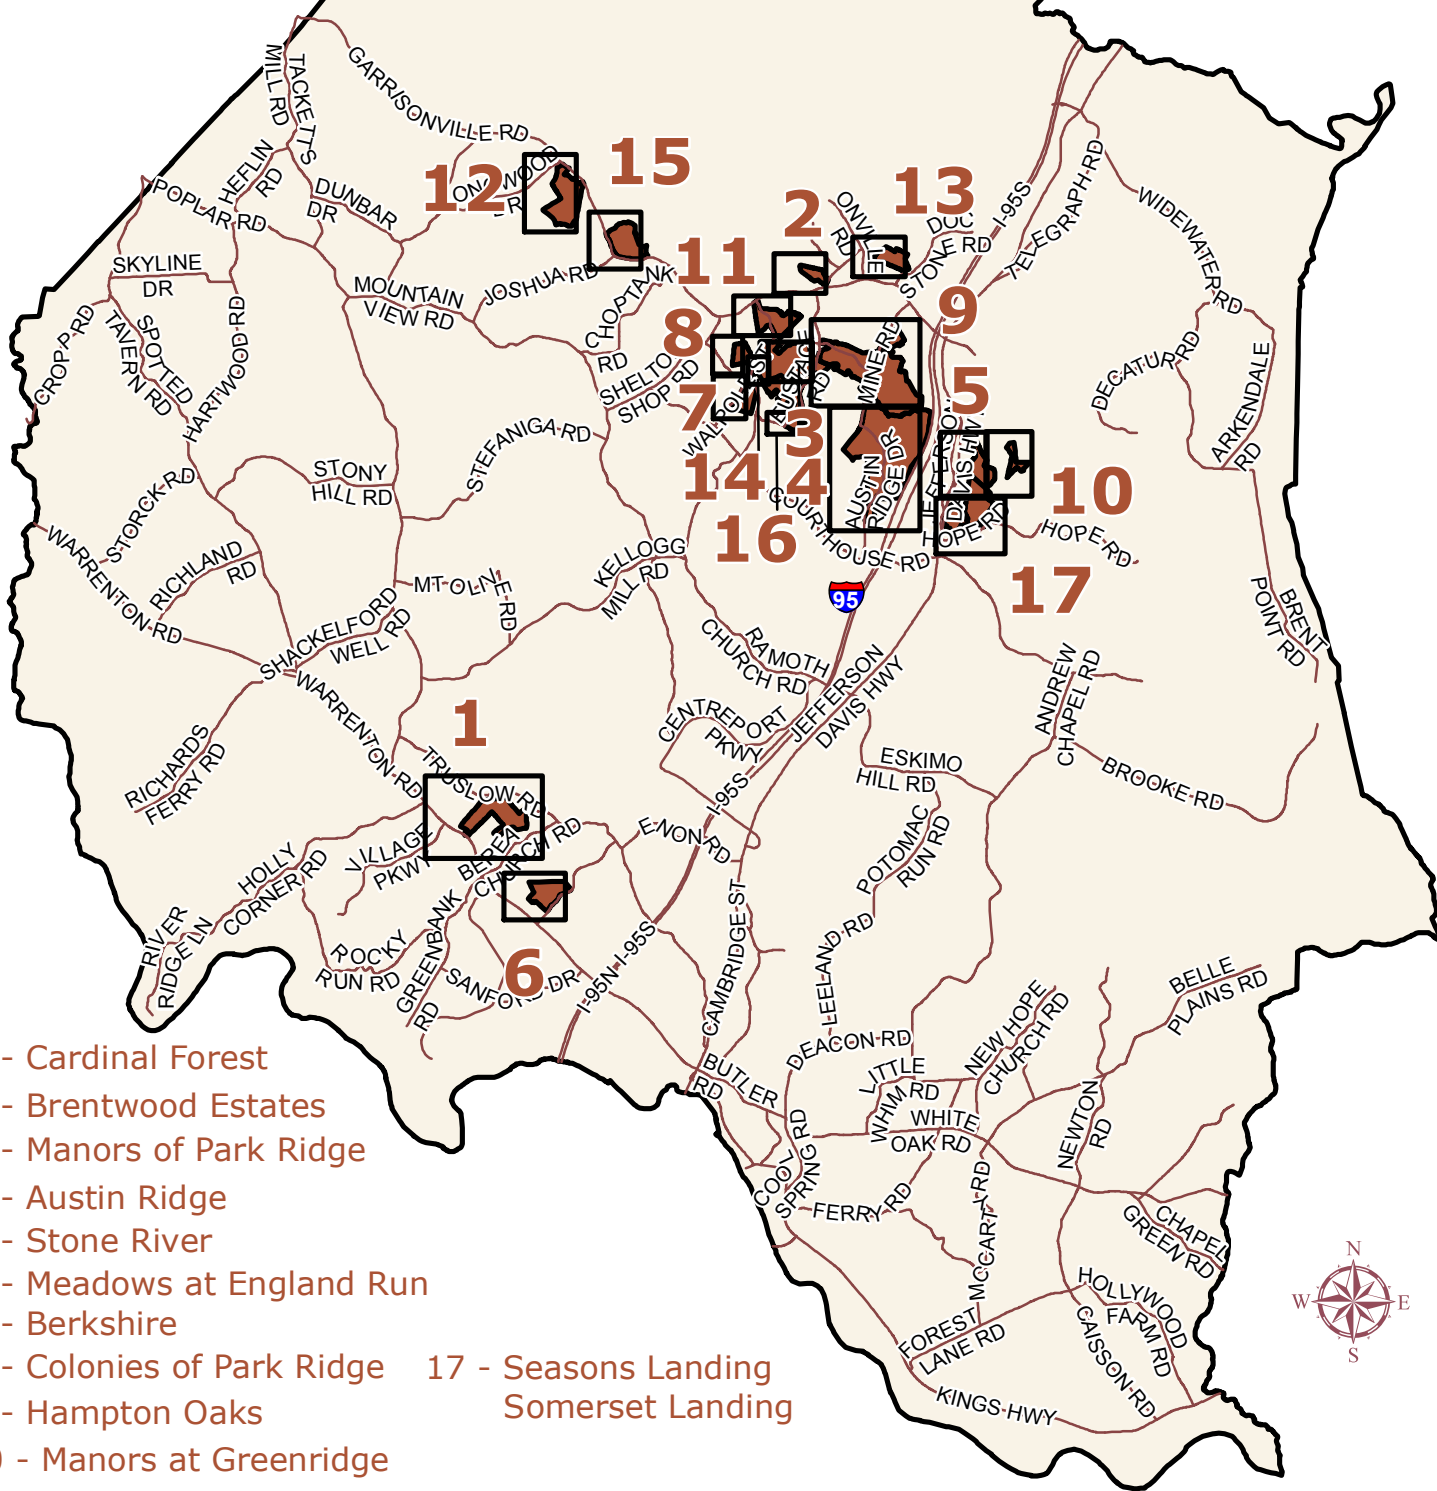

Reference Map (Street Parking Ordinance)

- 1 - Cardinal Forest
- 2 - Brentwood Estates
- 3 - Manors of Park Ridge
- 4 - Austin Ridge
- 5 - Stone River
- 6 - Meadows at England Run
- 7 - Berkshire
- 8 - Colonies of Park Ridge
- 9 - Hampton Oaks
- 10 - Manors at Greenridge
- 11 - Park Ridge
- 12 - Kings Crest
- 13 - Perry Farms
- 14 - Vistas at Park Ridge
- 15 - Apple Grove
- 16 - Autumn Ridge
- 17 - Seasons Landing
Somerset Landing

Select the appropriate box to see individual streets affected